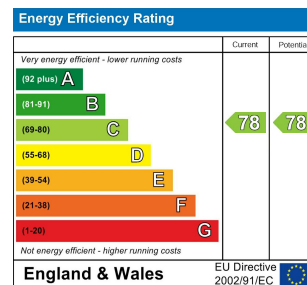

4 Bed
Maisonette
located in

£4,200 Per Month

ROCKET

DIRECTIONS

CONTACT

265-269 Wimbledon Park Road
Southfields
London
SW19 6NW

E: info@rocketpm.co.uk
T: 02079594128
<https://www.rocketpm.co.uk/>

ROCKET